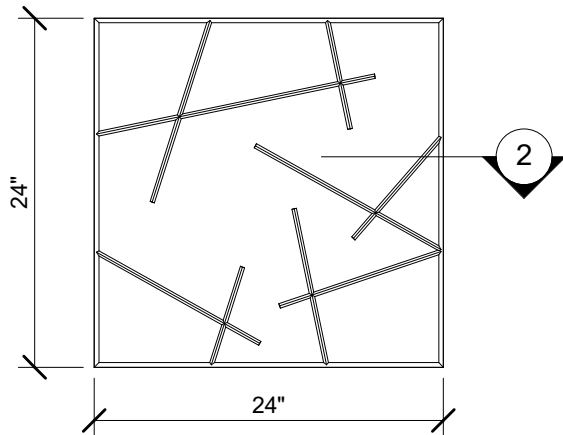

1 SIDE VIEW
1" = 1'-0"

2 EDGE DETAIL
3" = 1'-0"

3 PLAN VIEW
1" = 1'-0"

4 END VIEW
1" = 1'-0"

123 Columbia Court N. Chaska, MN 55318
www.acousticalsurfaces.com
1-800-854-2948

PRODUCT LINE: 2" Enviroacoustic Design Panels - 2ft x 2ft - Beveled Edge - Twigs