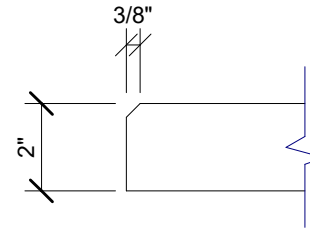

1 SIDE VIEW
1" = 1'-0"

2 EDGE DETAIL
3" = 1'-0"

3 PLAN VIEW
1" = 1'-0"

4 END VIEW
1" = 1'-0"

123 Columbia Court N. Chaska, MN 55318
www.acousticalsurfaces.com
1-800-854-2948

PRODUCT LINE: 2" Enviroacoustic Design Panels - 2ft x 2ft - Beveled Edge - Twigs